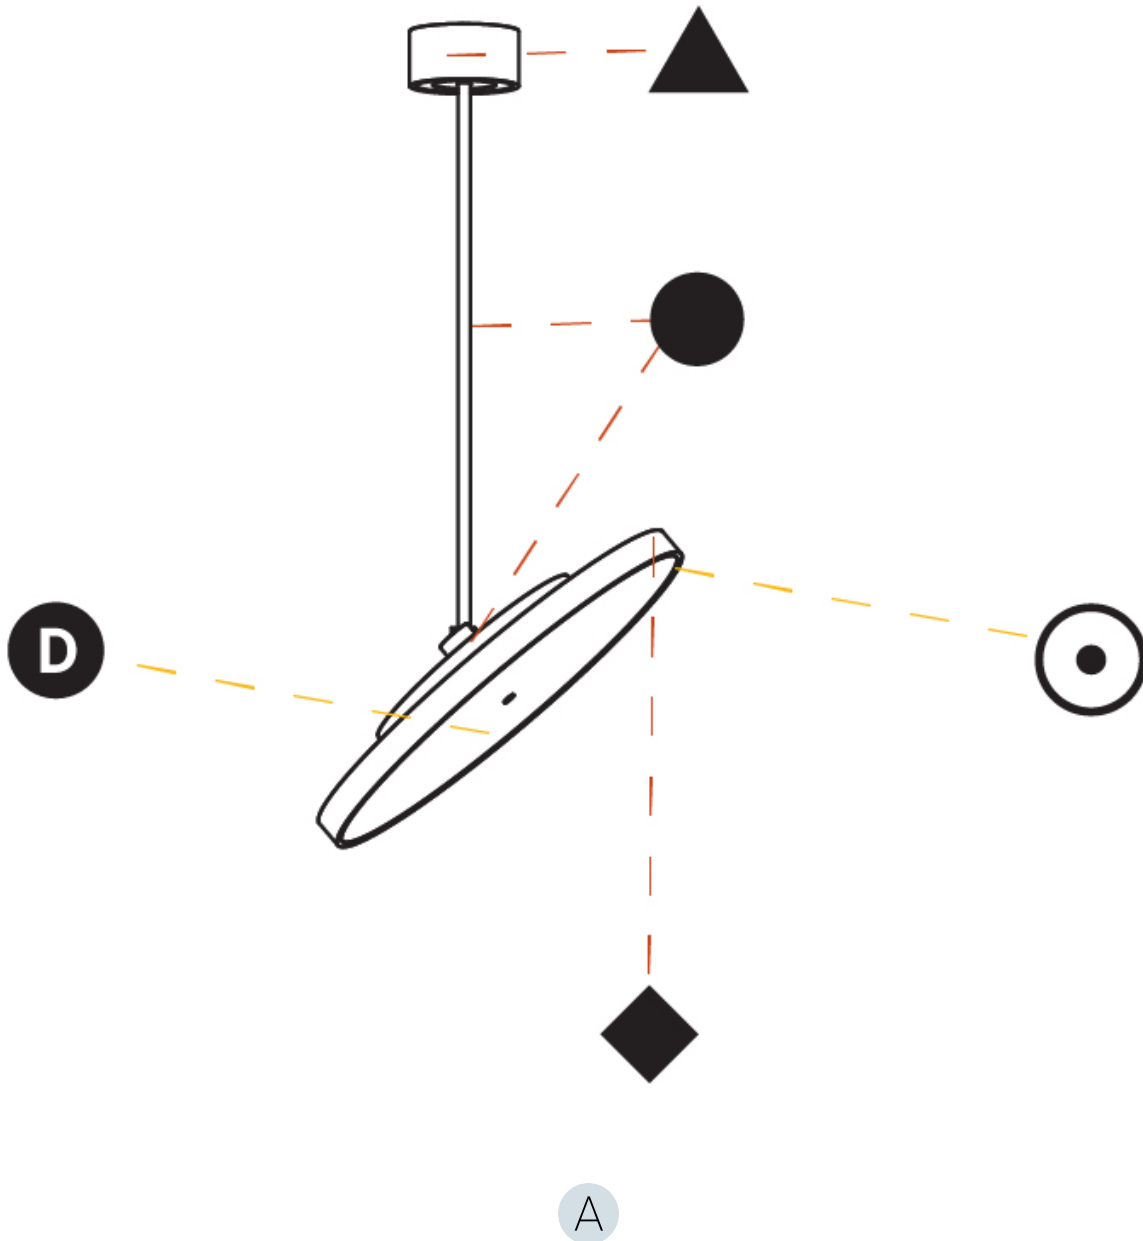

SIGN DIVA FLEX SUSPENSION

A30855-

PROJECT _____

TYPE _____

SPECIFIER _____

QUANTITY _____

DATE _____